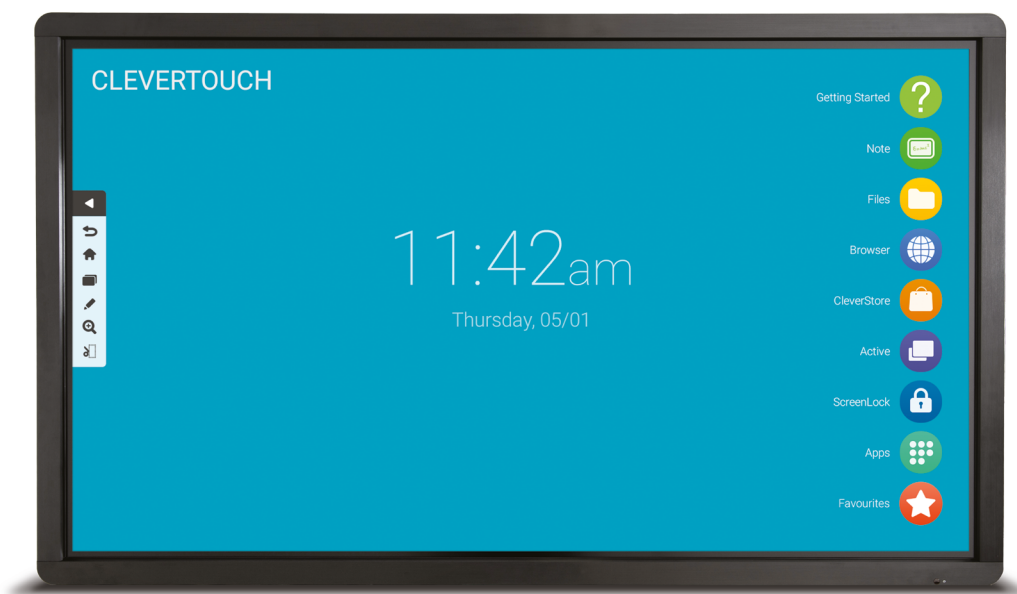

## 55" Plus Series Dual Slot

### Technology for Sharing

Designed for education, Clevertouch Plus Series 4K interactive touchscreens have found their home in the classroom. Clevertouch has none of the disadvantages of projectors: no obscuring shadows and no issues with bright light. Our entire range showcases beautiful screens and simple controls, allowing teachers to focus on what really matters: communicating ideas to their students.

The Clevertouch Plus Series 4K is available with a stunning display so life-like it effortlessly captures your students' imagination.

Built specifically for the demanding school, college and university environment, the Clevertouch Plus Series is built without compromise. An all metal frame, 4mm safety glass, and a comprehensive warranty guarantees your Clevertouch Plus Series will be enhancing your classroom for many years.

### Description

Touch points	20
Screen type	LED
Aspect ratio	16:09
Resolution	4K Ultra HD
Brightness (cd/m <sup>2</sup> )	350
Audio	2x12w
Android	✓
Glass	Anti Glare
Contrast ratio	1200:1
Response time	8ms